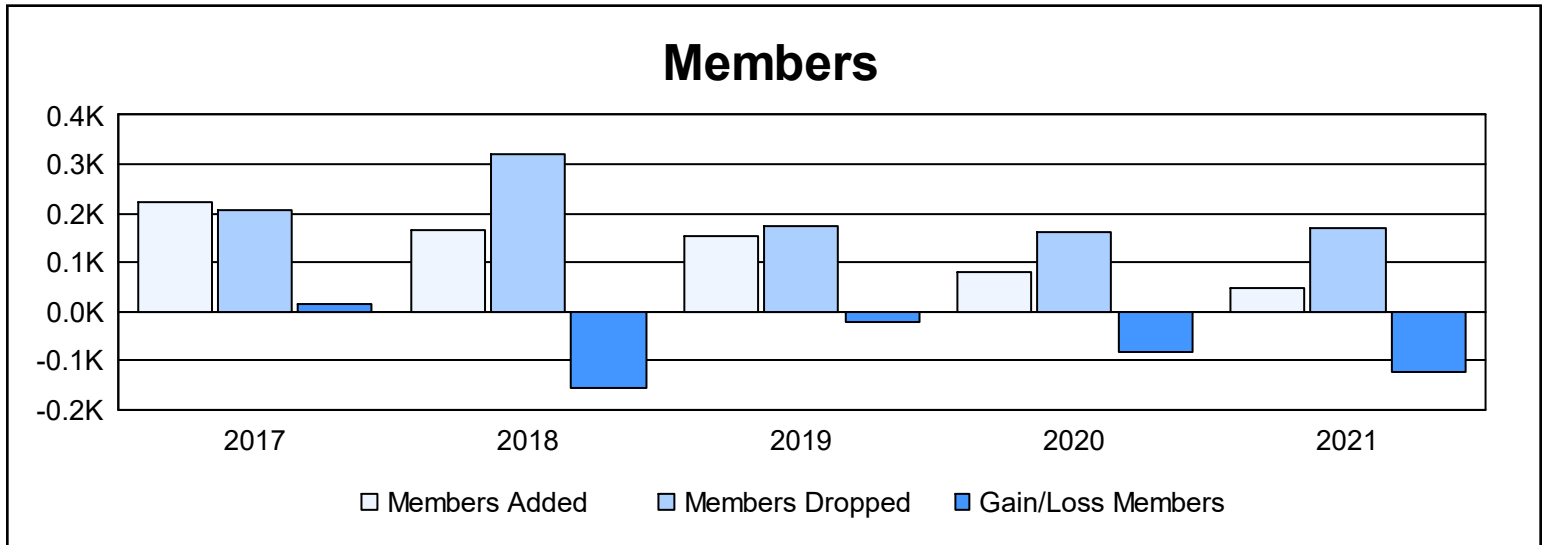

Year	New Clubs	Dropped Clubs	Gain/ Loss Clubs	New Members	Charter Members	Reinstate Members	Transfer Members	Total Member Added	Total Members Dropped	Gain/ Loss Members
2016-2017	2	0	2	145	67	6	5	223	208	15
2017-2018	1	9	-8	116	28	5	15	164	320	-156
2018-2019	1	4	-3	98	24	14	16	152	174	-22
2019-2020	0	0	0	64	11	3	4	82	163	-81
2020-2021	0	3	-3	33	5	3	5	46	170	-124
<b>Average</b>	<b>1</b>	<b>3</b>	<b>-2</b>	<b>91</b>	<b>27</b>	<b>6</b>	<b>9</b>	<b>133</b>	<b>207</b>	<b>-74</b>

### Membership Composition June 2021 Cumulative