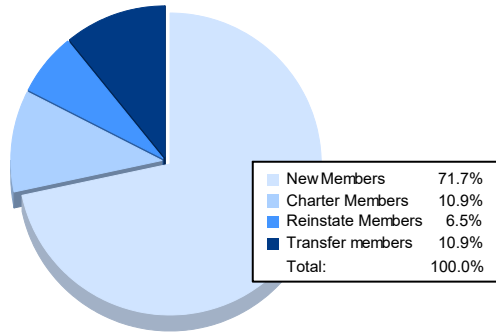

Year	New Clubs	Dropped Clubs	Gain/ Loss Clubs	New Members	Charter Members	Reinstate Members	Transfer Members	Total Member Added	Total Members Dropped	Gain/ Loss Members
2016-2017	2	0	2	145	67	6	5	223	208	15
2017-2018	1	9	-8	116	28	5	15	164	320	-156
2018-2019	1	4	-3	98	24	14	16	152	174	-22
2019-2020	0	0	0	64	11	3	4	82	163	-81
2020-2021	0	3	-3	33	5	3	5	46	170	-124
<b>Average</b>	<b>1</b>	<b>3</b>	<b>-2</b>	<b>91</b>	<b>27</b>	<b>6</b>	<b>9</b>	<b>133</b>	<b>207</b>	<b>-74</b>

### Membership Composition June 2021 Cumulative

### Gender Composition June 2021 Cumulative